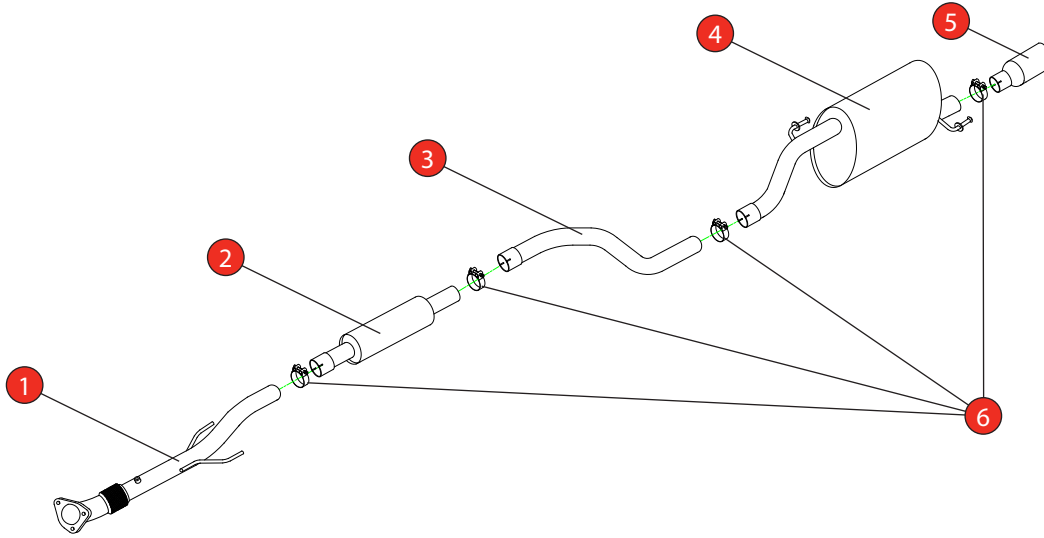

Car	Vauxhall Corsa 'E' Limited Edition 1.4T	Part No.	SVX065
Year	2014-Current	Fit Kits	047FK
Notes	Where not supplied use original fittings	Features	Pipe Diameter:- 63.5mm / 2.5"

Estimated Fitting Time: 60 Minutes

NO.	PART NO.	DESCRIPTION	QTY
1	859GM	Front Pipe	1
2	804GM	Resonated Centre Section	1
3	806GM	Link Pipe	1
4	861GM	Rear Silencer	1
5	Z023.10061	Ø100mm Polished Daytona Trim	1
Fit Kit			
6	Z016.10064	65mm H/D Clamp	4